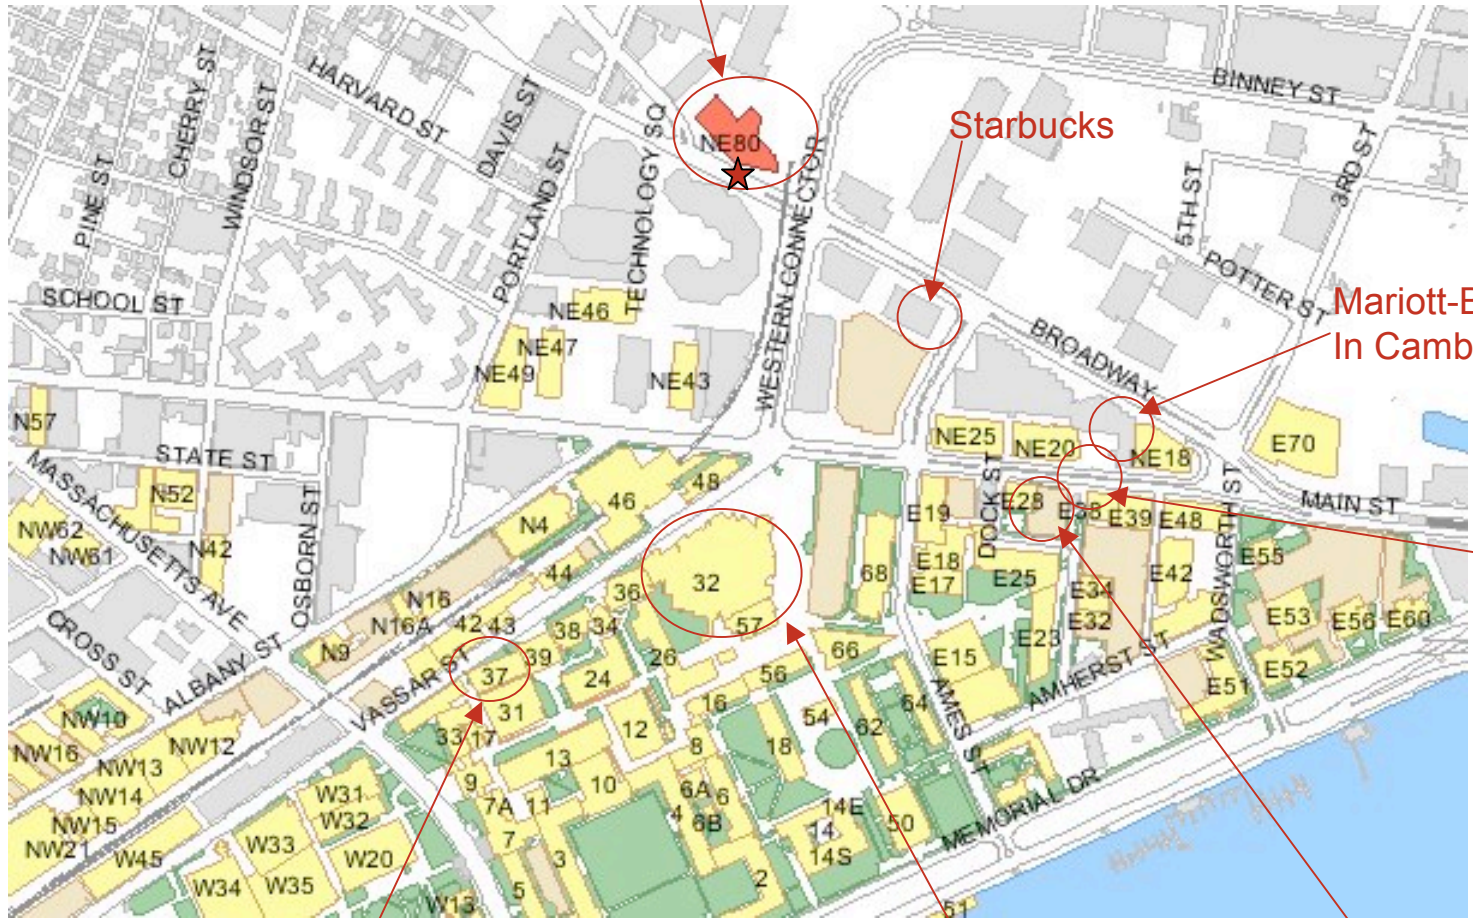

MKI's Chandra X-ray Outpost  
MIT Building NE80 (= 6th floor)  
1 Hampshire Street

Starbucks

Mariott-Boston  
In Cambridge

Kendall/MIT  
subway, "T",  
entrances/  
exits

MKI, Building 37

The very funky Stata Center

Kendall Hotel