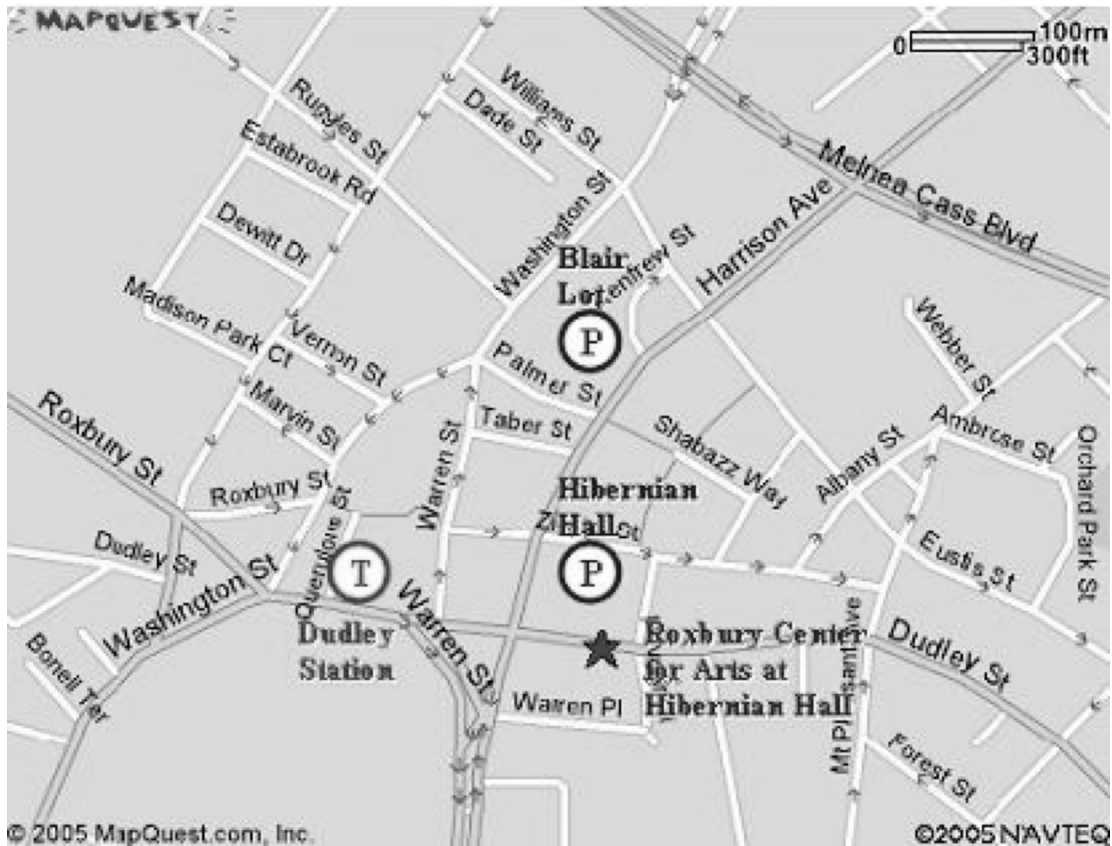

Hibernian Hall
182-186 Dudley Street
Roxbury, MA 02119
(map on the back)

From the Highway

On Route 93, take Exit 18 (Mass Ave./Roxbury), proceed through 2 sets of lights. At the third set take a left (Mass Ave. Connector/Melnea Cass Blvd). Travel down approximately 0.5 miles and then turn left onto Harrison Ave. A few blocks down take a left onto Dudley Street. The Hibernian Hall is the second building from the corner on your left hand side.

Parking

To park behind the Hall, when on Harrison Ave., make a left on to Zeigler Street, which is the street before Dudley Street. The parking lot will be on your right.

Via Public Transportation

We are a block and a half from Dudley Station on the Dudley Street side. The Silver Line comes from Downtown Crossing into Dudley. A number of buses come from Ruggles Station into Dudley Station, including the #19, 23, 27, 47, 8 (etc.)